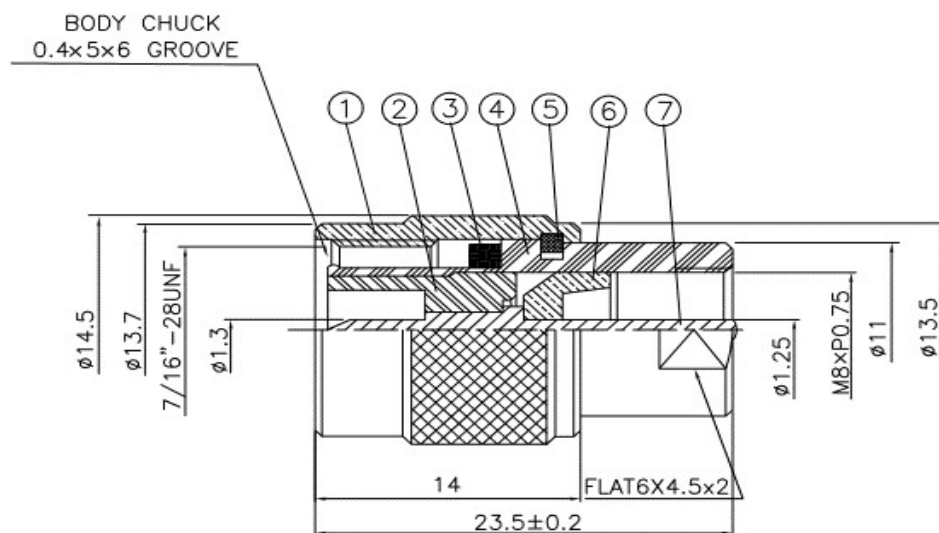

NI - 101 FME / TNC Stecker

NO	DESCRIPTION	MATERIAL	Q'TY	FINISH
1	SHELL	BRASS	1	NICKEL
2	INSULATION	DELTRIN	1	DELTRIN
3	GASKET	RUBBER	1	RUBBER
4	BODY	BRASS	1	NICKEL
5	WASHER	BRASS	1	NICKEL
6	INSULATION	DERRIN	1	DELTRIN
7	PIN	BRASS	1	GOLD